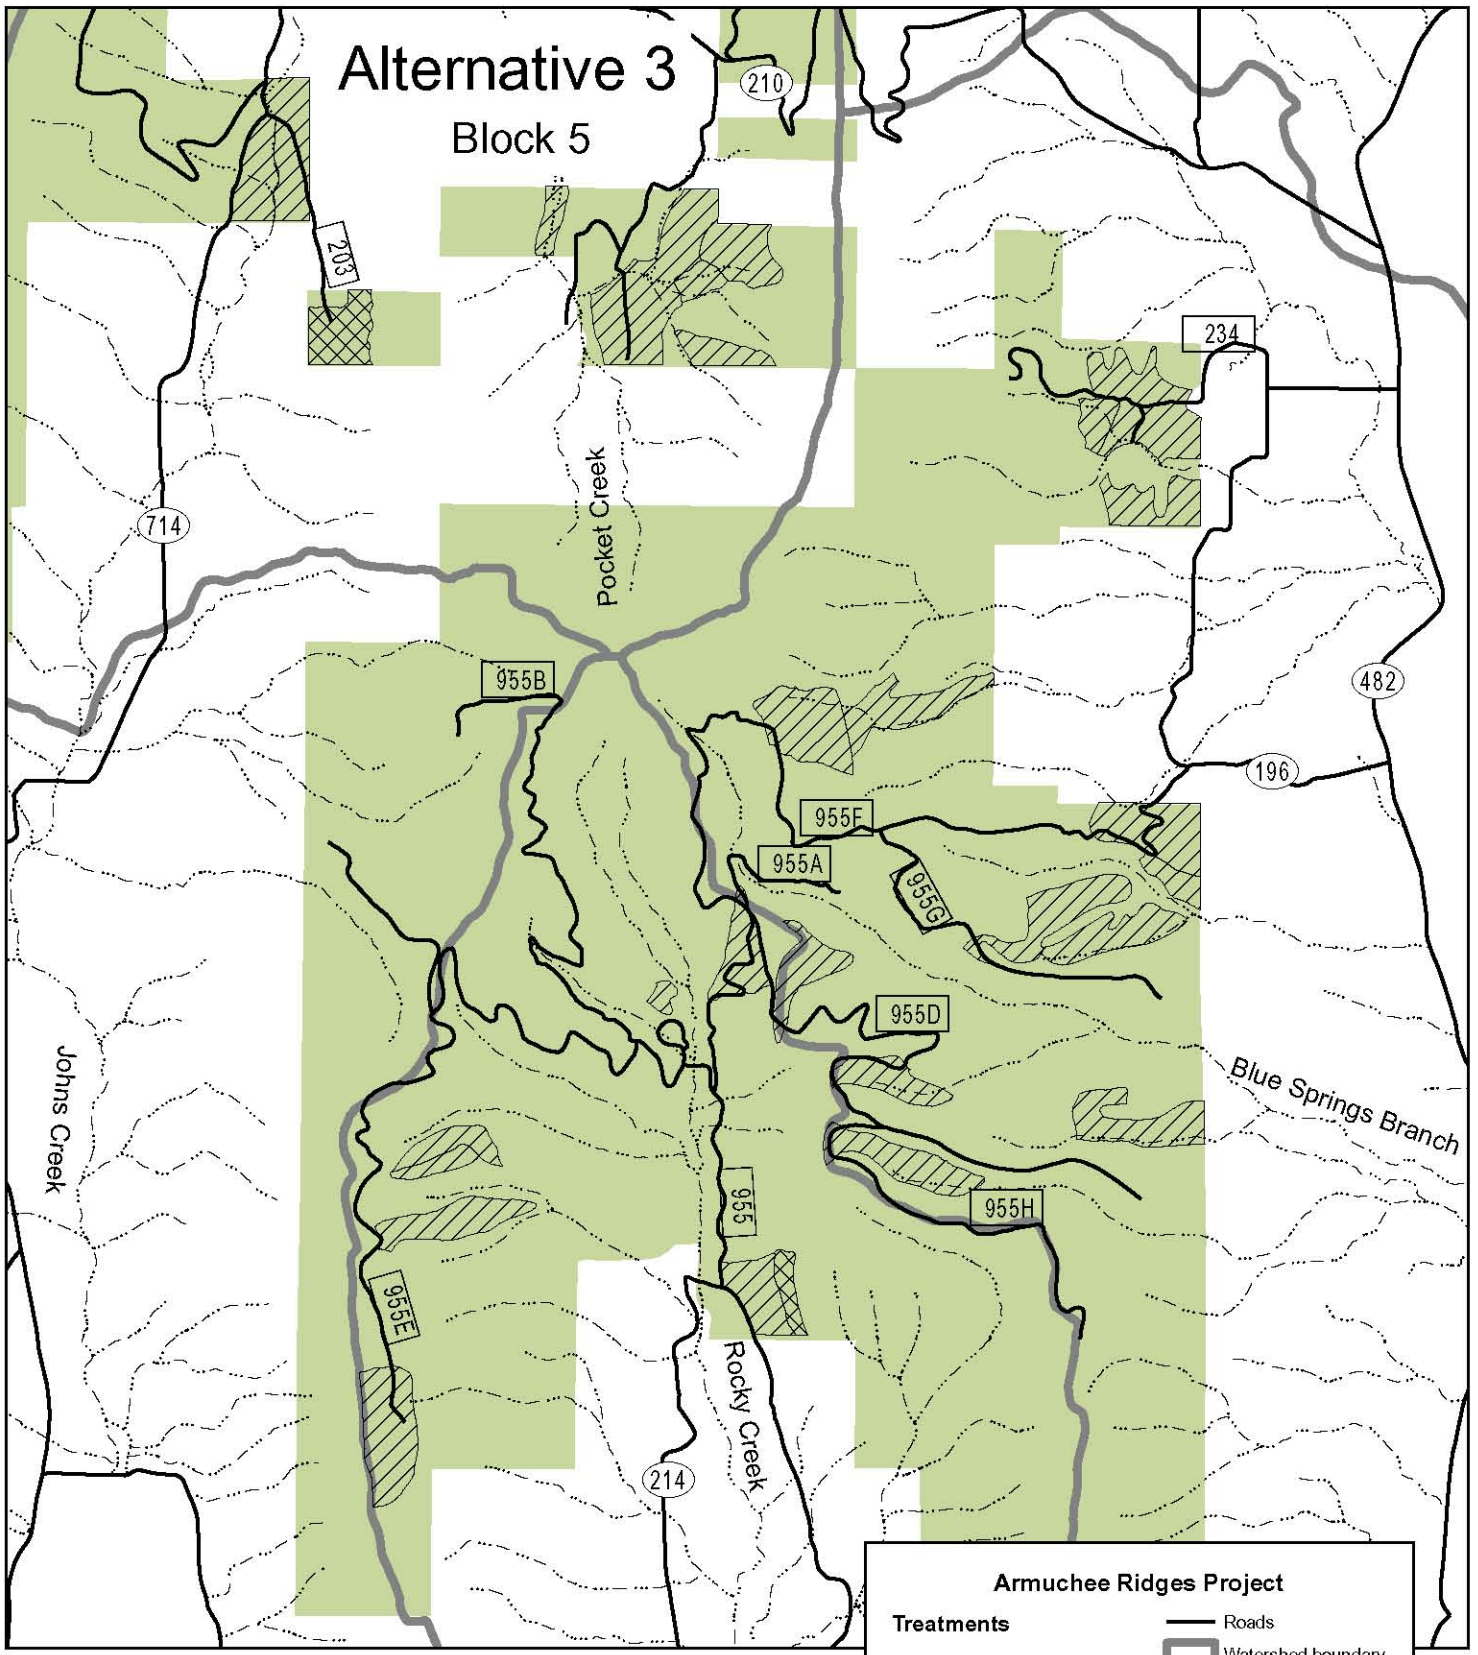

Chattahoochee National Forest
Conasauga Ranger District

0 1 Miles

Armuchee Ridges Project

Treatments

- Oak / Oak-Pine Mtlce
- Pine Thinning
- Riparian Hdwd Restoration

Other Symbols:

- Roads
- Watershed boundary
- National Forest