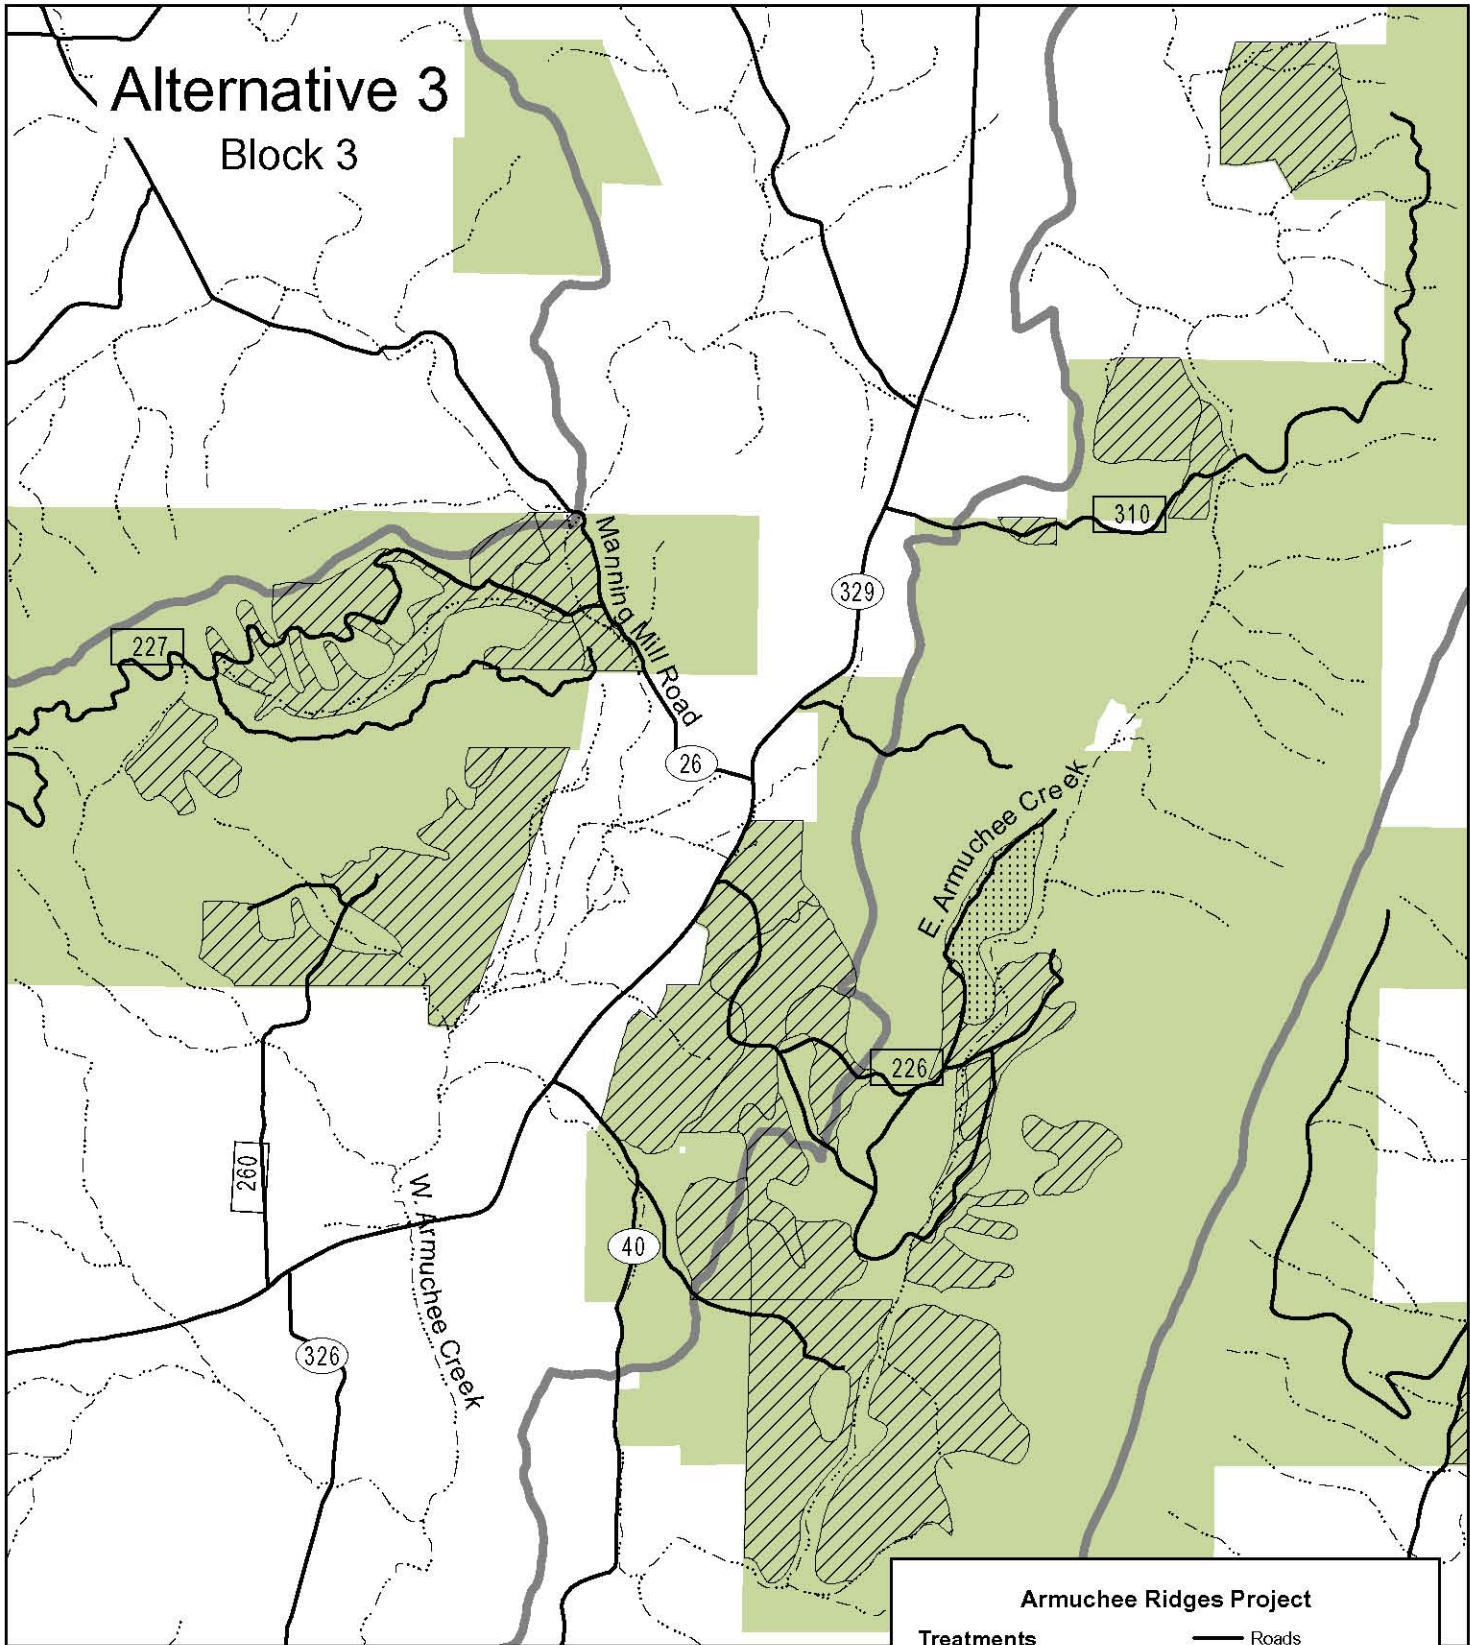

0 1 Miles

This map is reproduced from geospatial information prepared by the USDA Forest Service. GIS data and product accuracy may vary.

Chattahoochee National Forest
Conasauga Ranger District