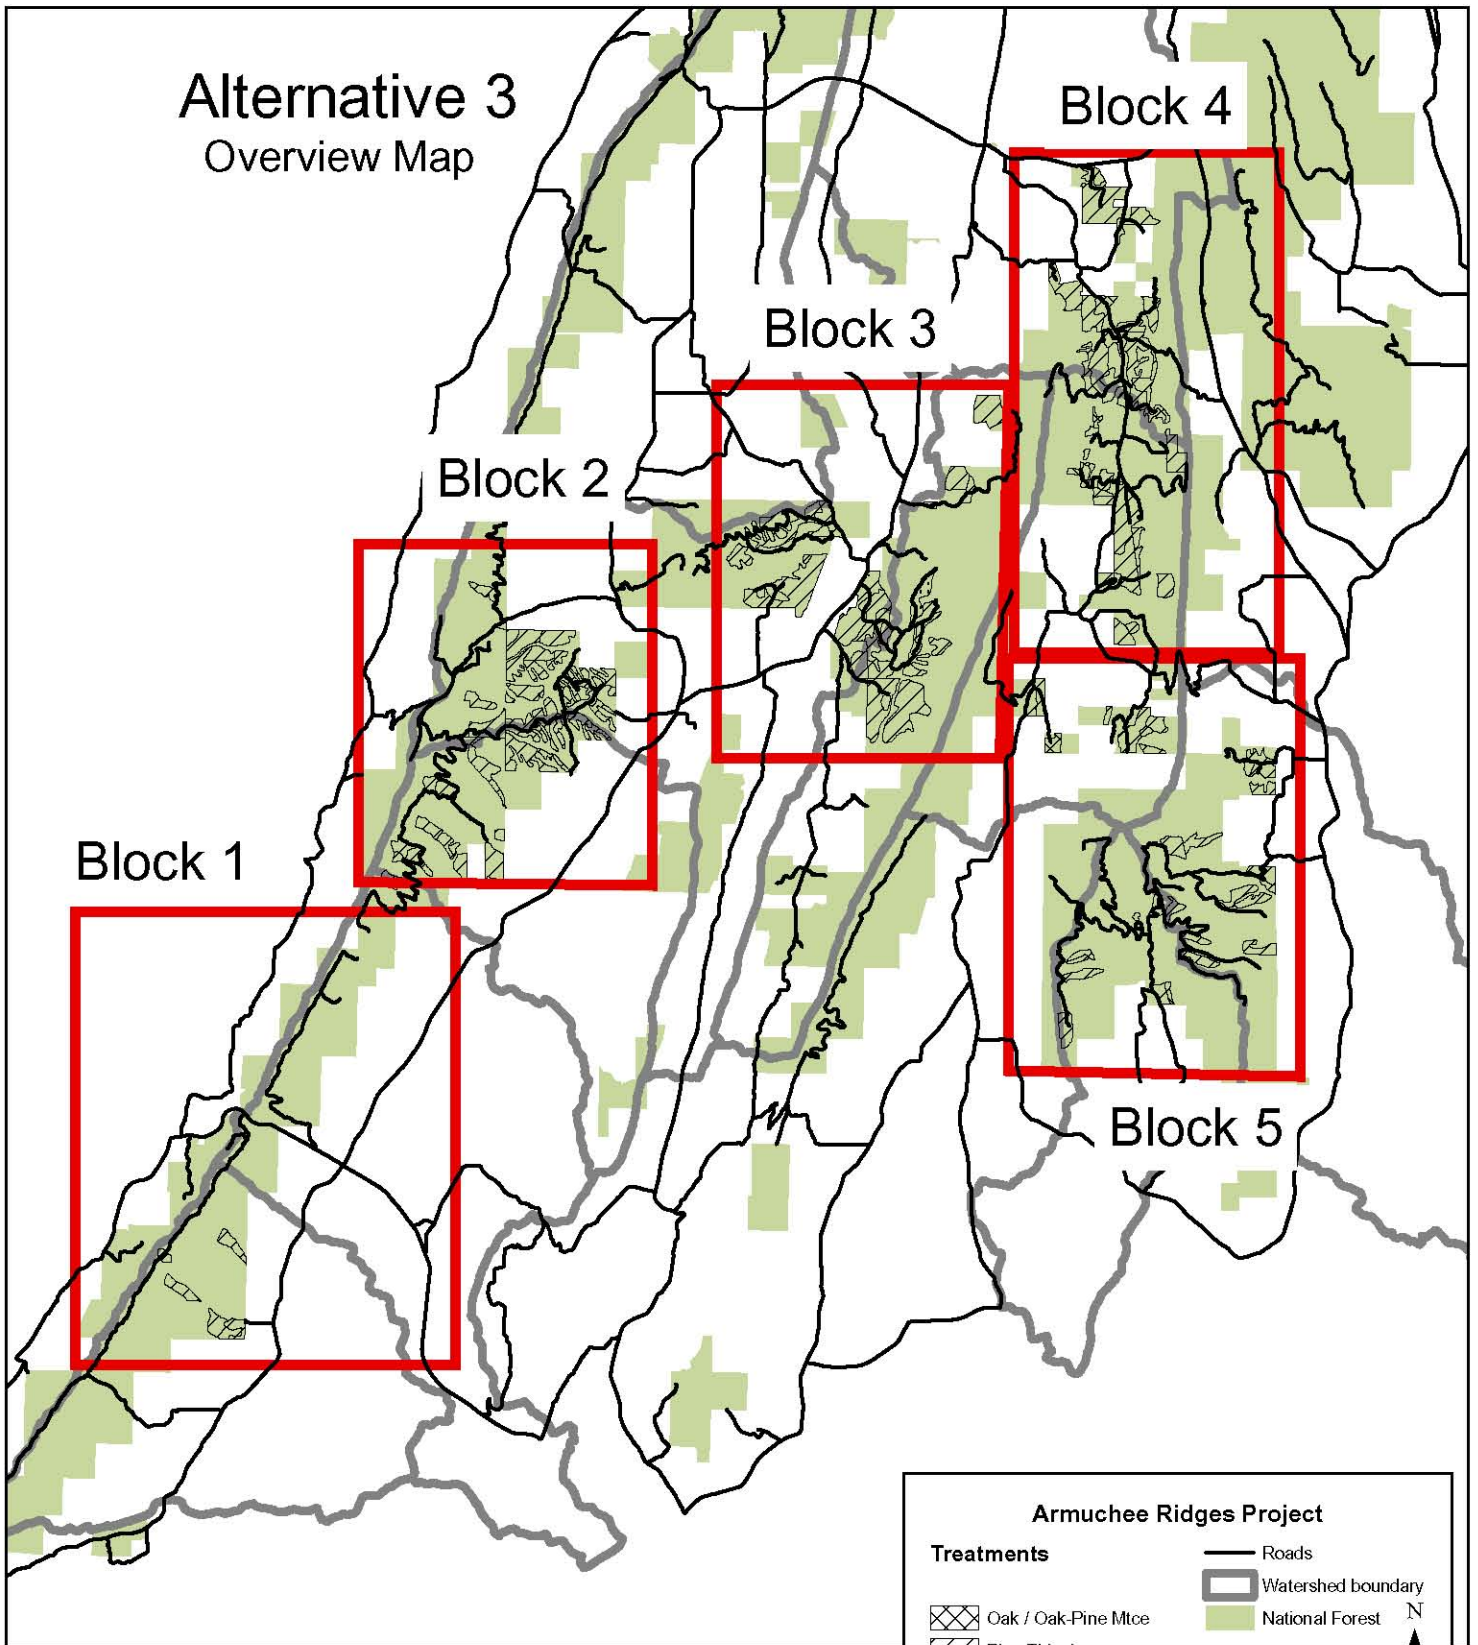

Alternative 3 Overview Map

Block 1

Block 2

Block 3

Block 4

Block 5

0 0.9 Miles

Armuchee Ridges Project

Treatments	— Roads
Oak / Oak-Pine Mtce	Watershed boundary
Pine Thinning	National Forest
Riparian Hdwd Restoration	

MWM 9/18/2007

This map is reproduced from geospatial information prepared by the USDA Forest Service. GIS data and product accuracy may vary.