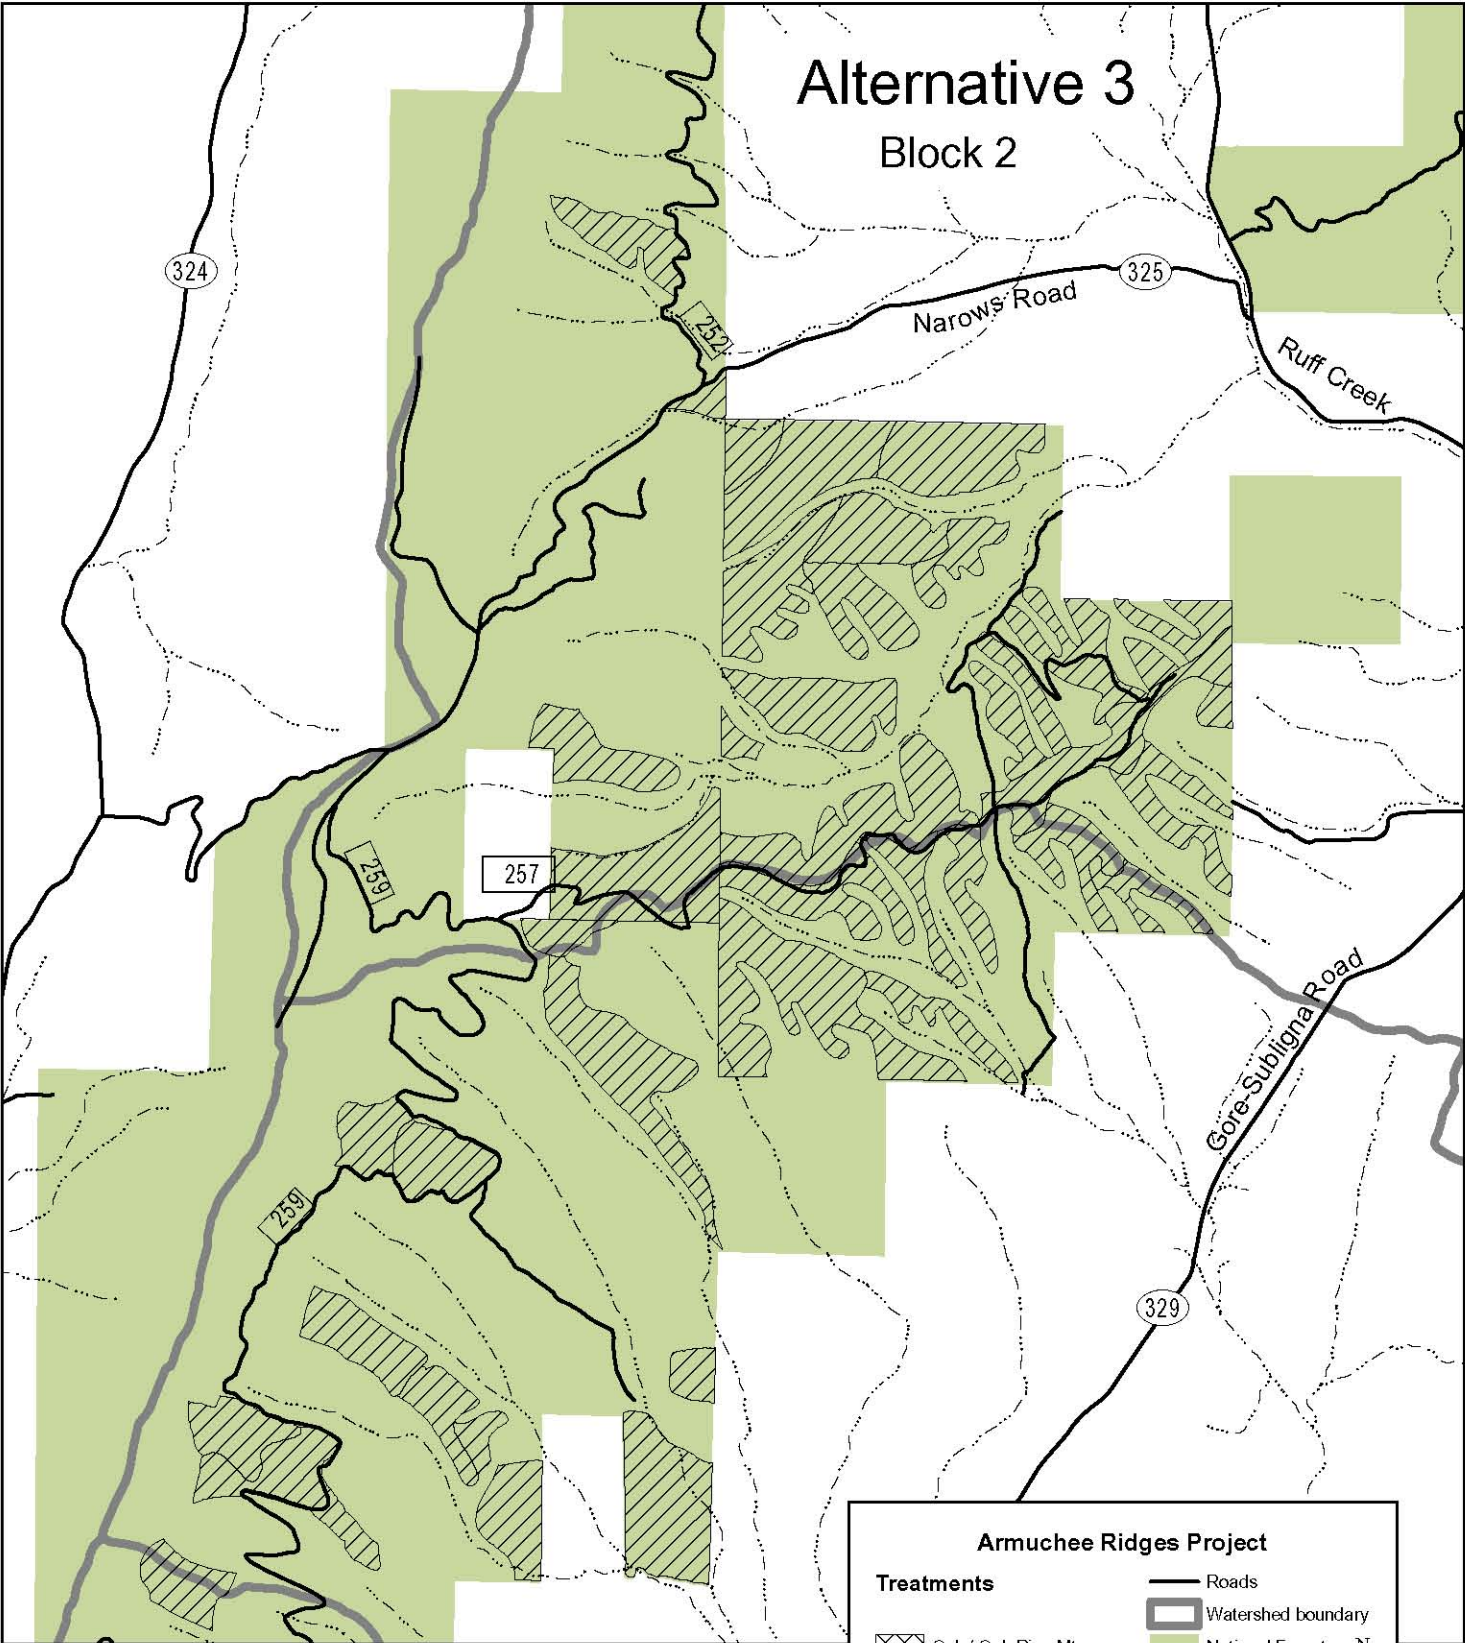

Alternative 3 Block 2

0 1 Miles

Armuchee Ridges Project

Treatments

- Oak / Oak-Pine Mlce
- Pine Thinning
- Riparian Hdwd Restoration

Other Symbols

- Roads
- Watershed boundary
- National Forest

N