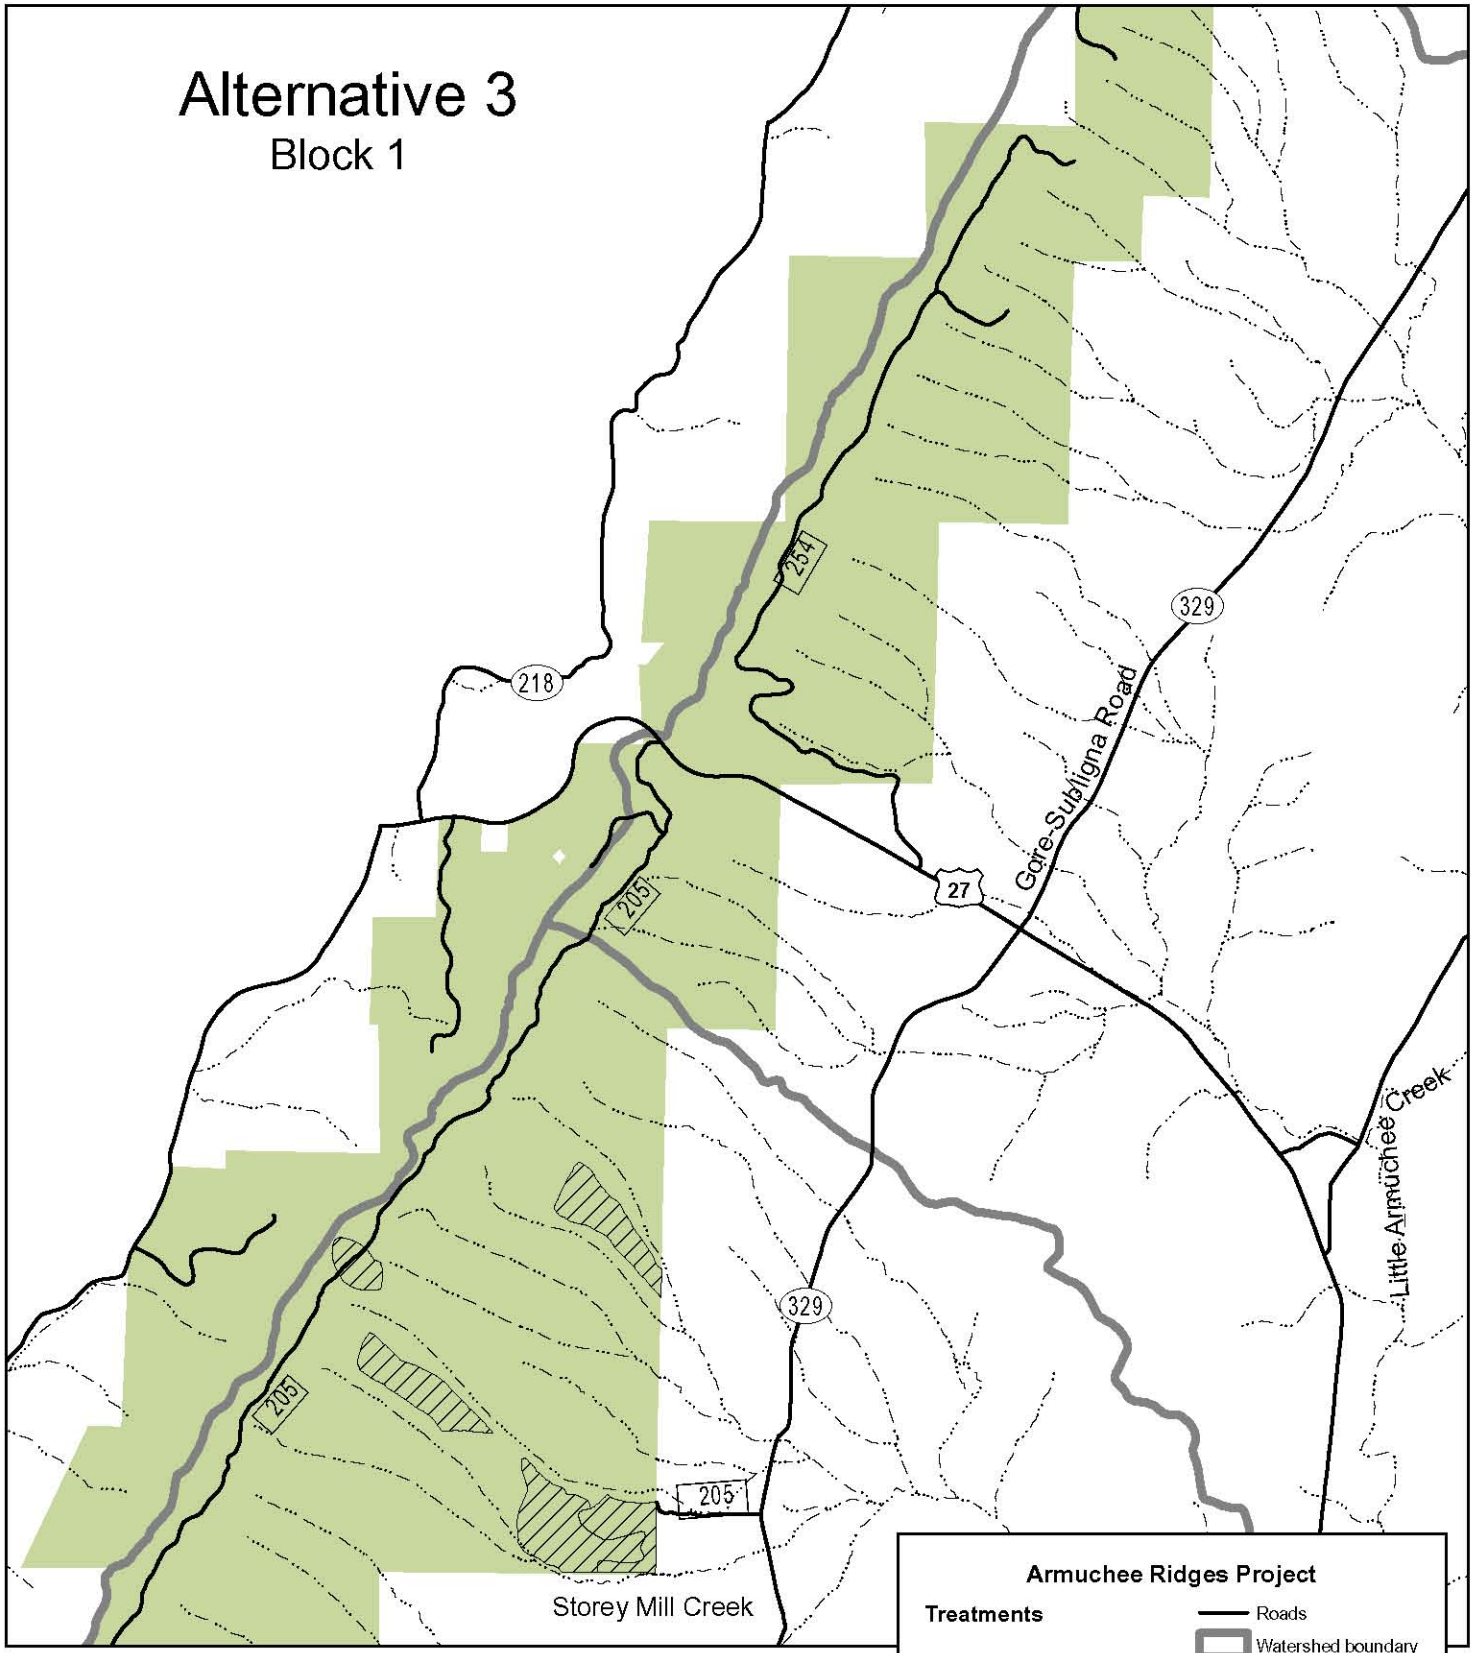

Alternative 3

Block 1

0 1 Miles

Armuchee Ridges Project

Treatments

- Oak / Oak-Pine Mtce
- Pine Thinning
- Riparian Hdwd Restoration

Other Features:

- Roads
- Watershed boundary
- National Forest

MWM 9/18/2007

This map is reproduced from geospatial information prepared by the USDA Forest Service. GIS data and product accuracy may vary.

Chattahoochee National Forest
Conasauga Ranger District