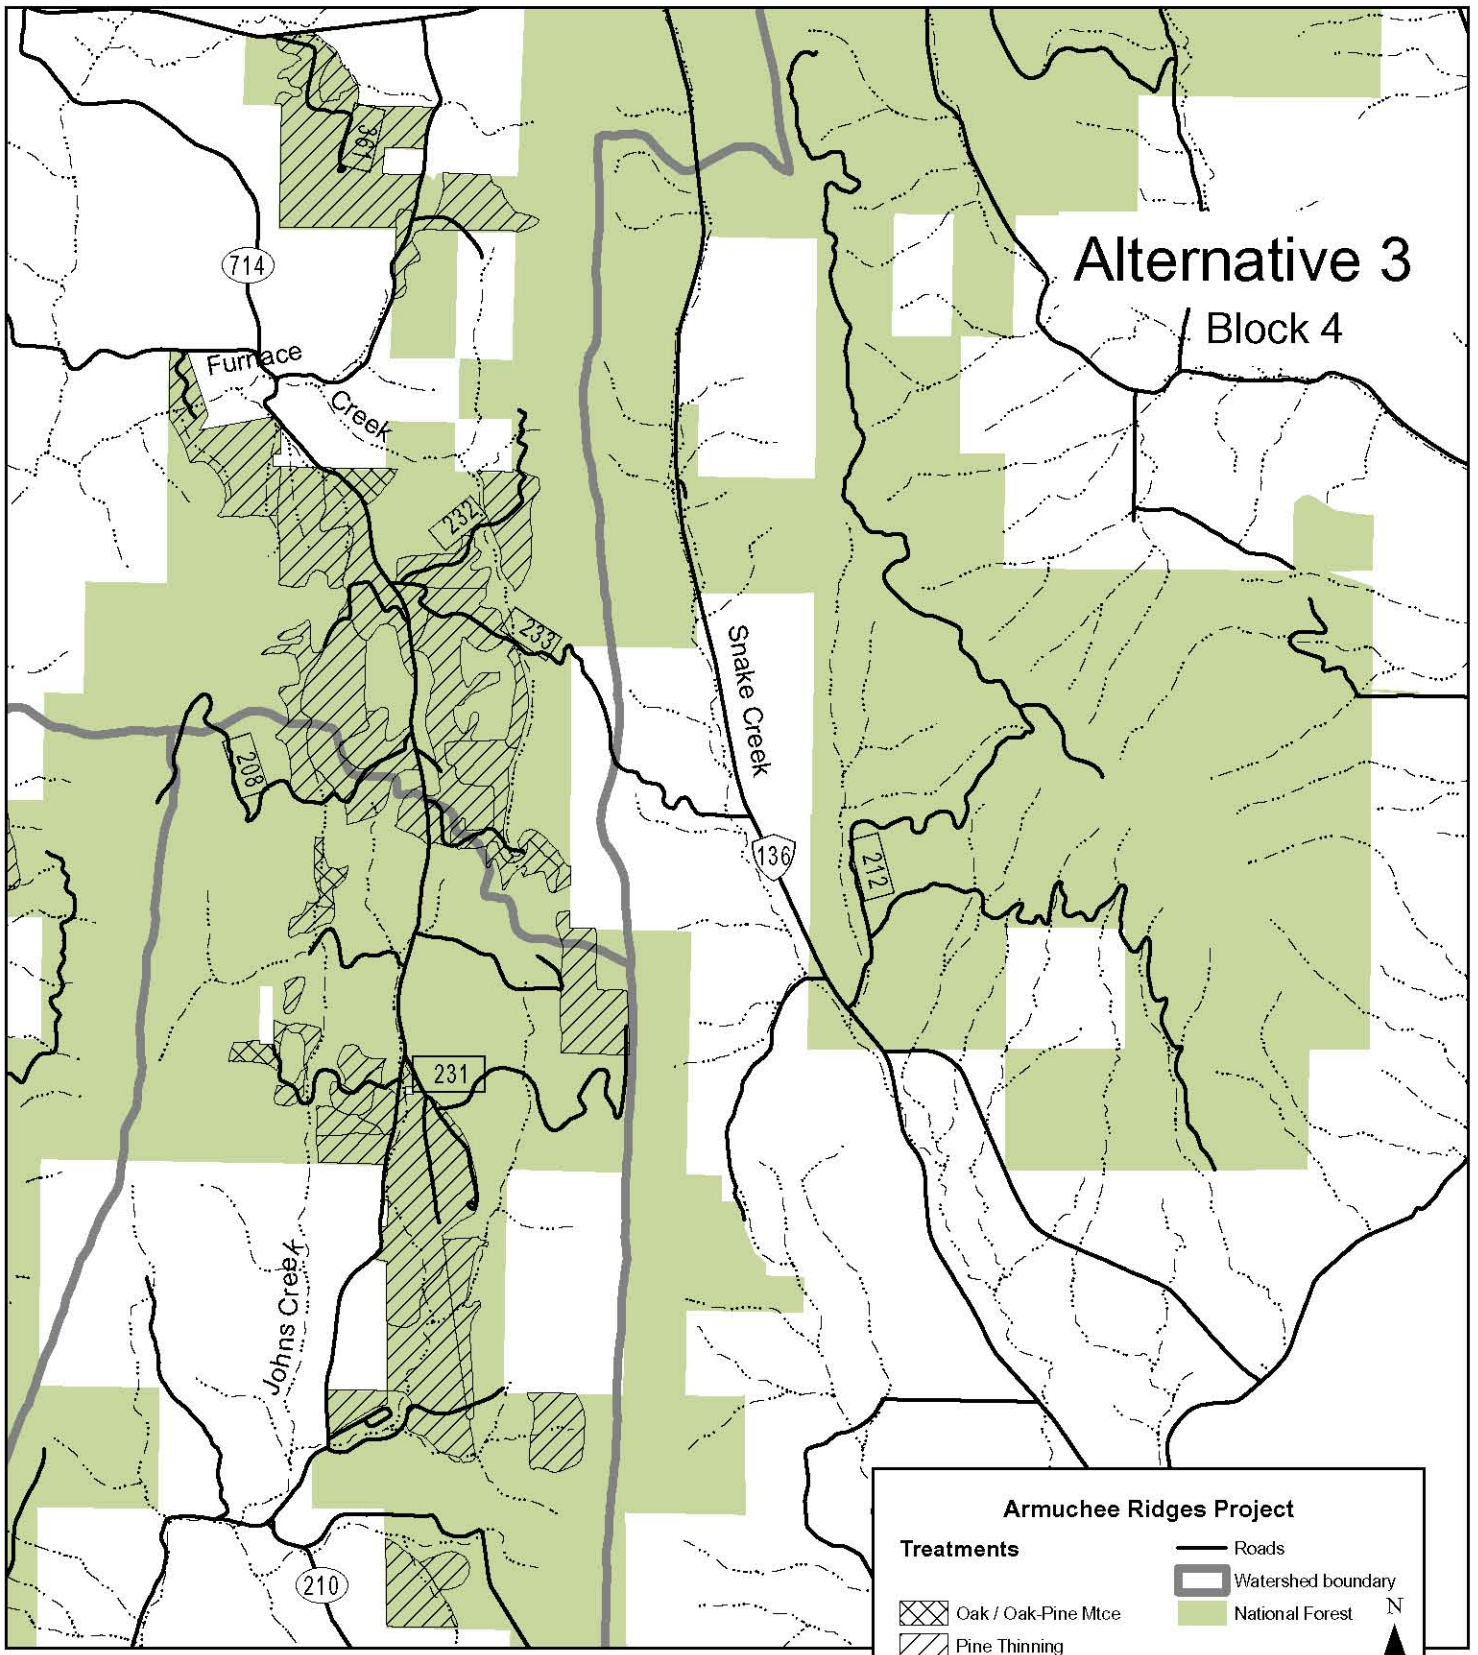

This map is reproduced from geospatial information prepared by the USDA Forest Service. GIS data and product accuracy may vary.

Chattahoochee National Forest
Conasauga Ranger District