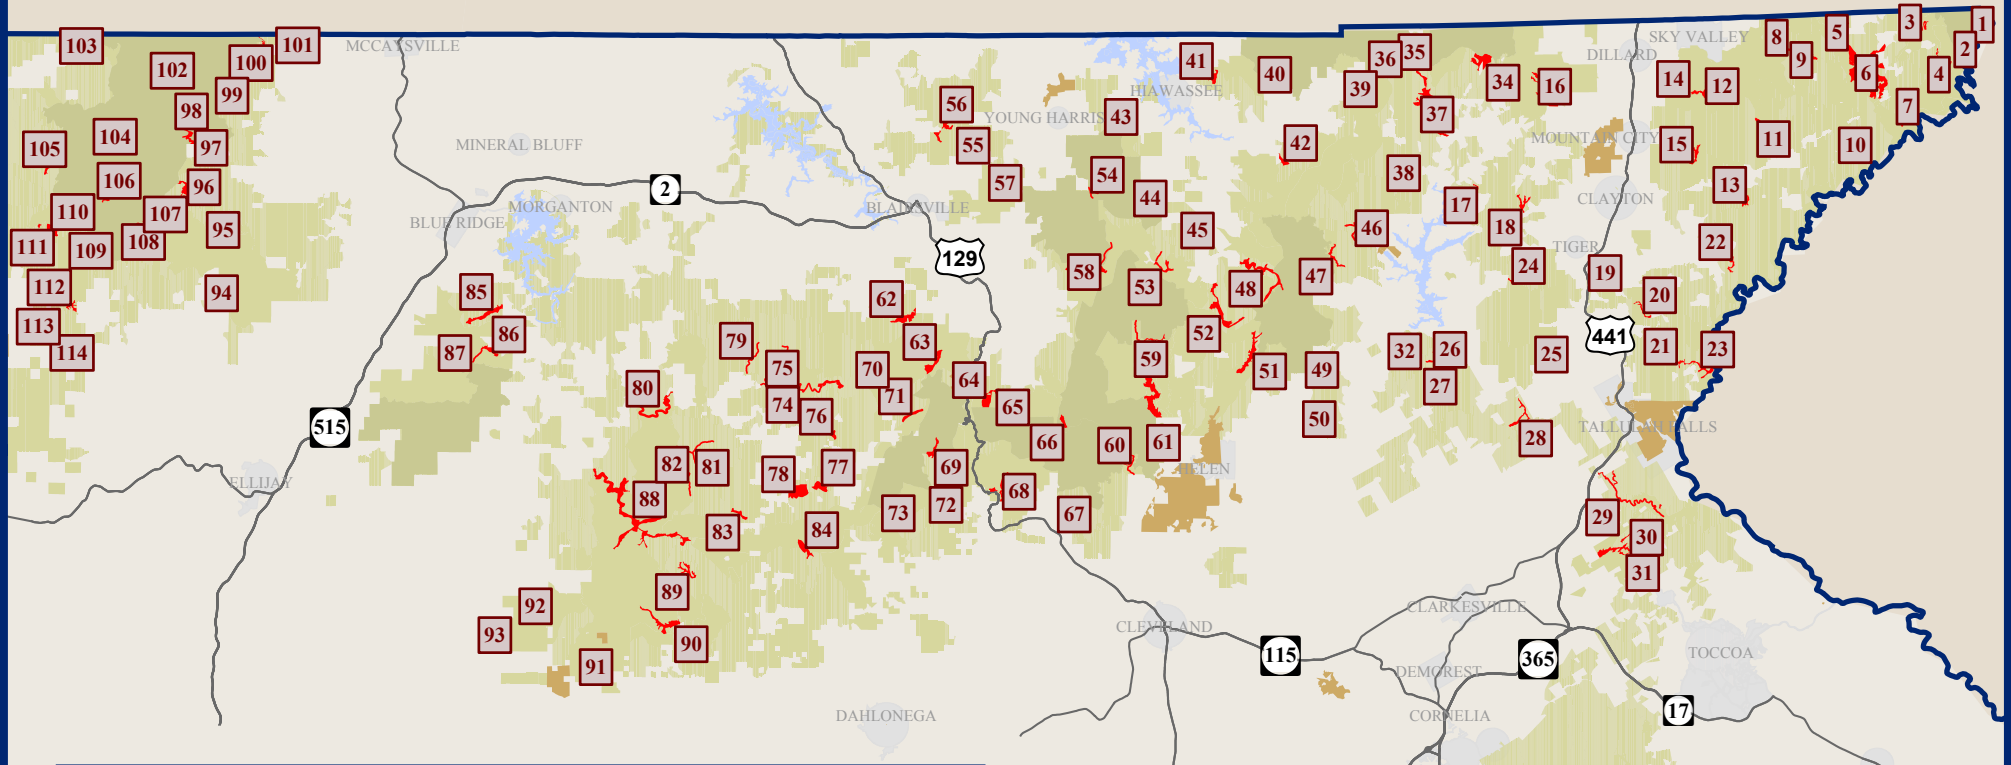

# Chattahoochee National Forest Hemlock Protection Areas

	Selected Sites*		State Land		Lake
	Wilderness Area		State Boundary		Highway
	National Forest Land		Town	*Numbers corresponds to numbers on the attached table.	

0 5 10 20 30 Miles

Data shown on this map are for reference only. The Forest Service strives to obtain accurate and precise data; however, there are likely some errors in these data.