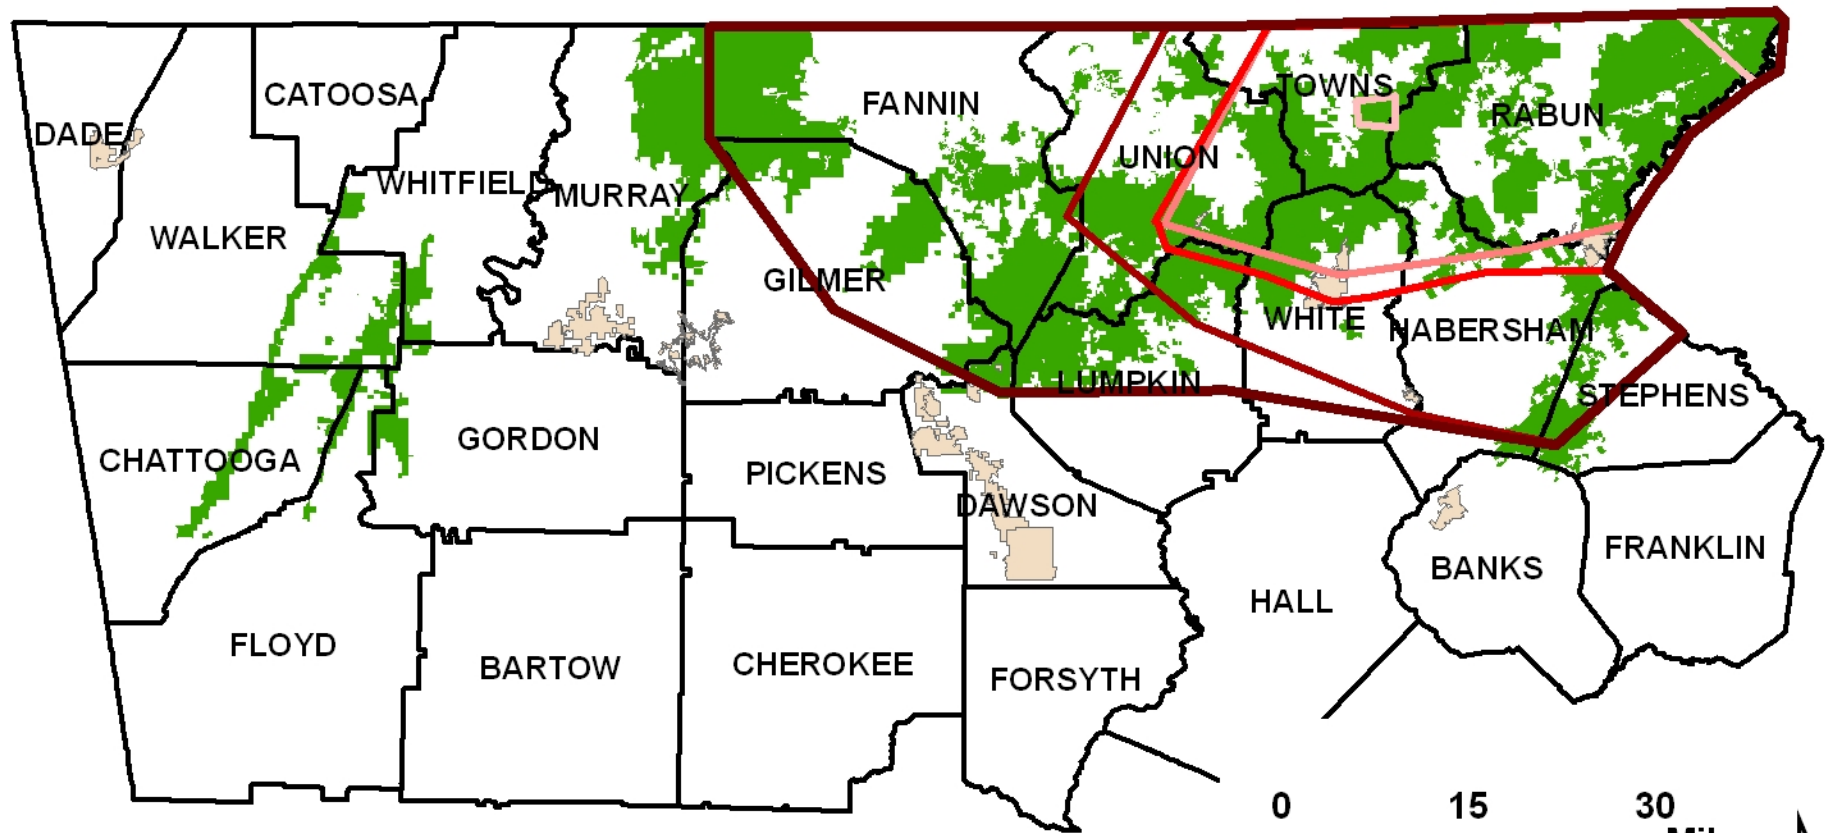

Hemlock Woolly Adelgid Annual Spread in Georgia

From Georgia Forestry Commission
Forest Health Program Data

HWA Spread By Year

This survey partially funded
by the USDA - Forest Service

0 15 30
Miles

Traverse Mercator Projection
GA State Plane West
10 October 2007